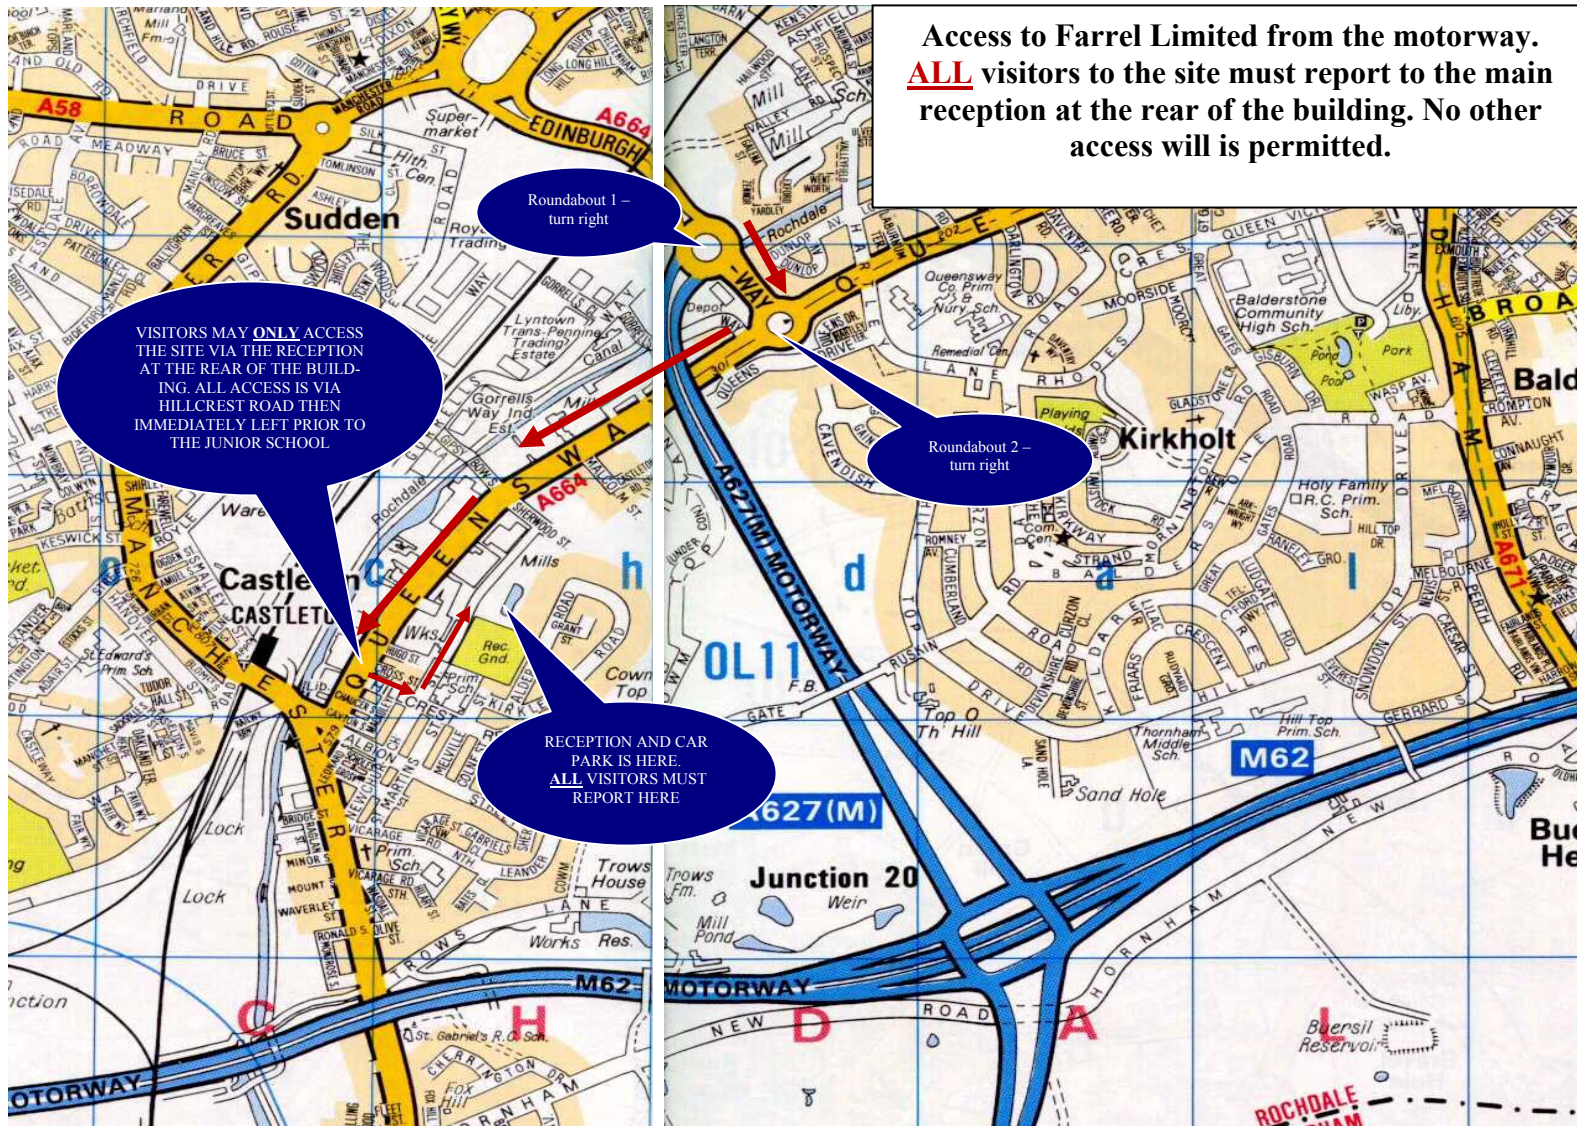

Directions from Manchester Airport to Farrel Limited

Manchester Airport Terminal 1 - Farrel Limited

- 1 Upon exiting airport bear left onto M56 approach road
- 2 Bear right onto M56 via the ramp following signs to Manchester/Stockport/M60/Sheffield/M67/Leeds/M62/Bolton/M61
- 3 At junction 5, exit left onto M60 following signs to Liverpool/M62/Bolton/M61/Leeds
- 4 After approx 15 miles the M60 becomes the M62 - continue ahead on M62 following signs to Leeds/Huddersfield/Rochdale/M62)
- 5 At junction 20, take the A627(M) exit to Rochdale, turning left at slip-road traffic lights.
- 6 At the traffic lights, turn right onto Edinburgh Way
- 7 At mini roundabout take 2nd Exit (turn right) onto Queensway
- 8 Take 7th left turning onto Hillcrest Road
- 9 Take first left to Farrel Limited Reception
- 10 Farrel Ltd, Queensway OL11 2QD